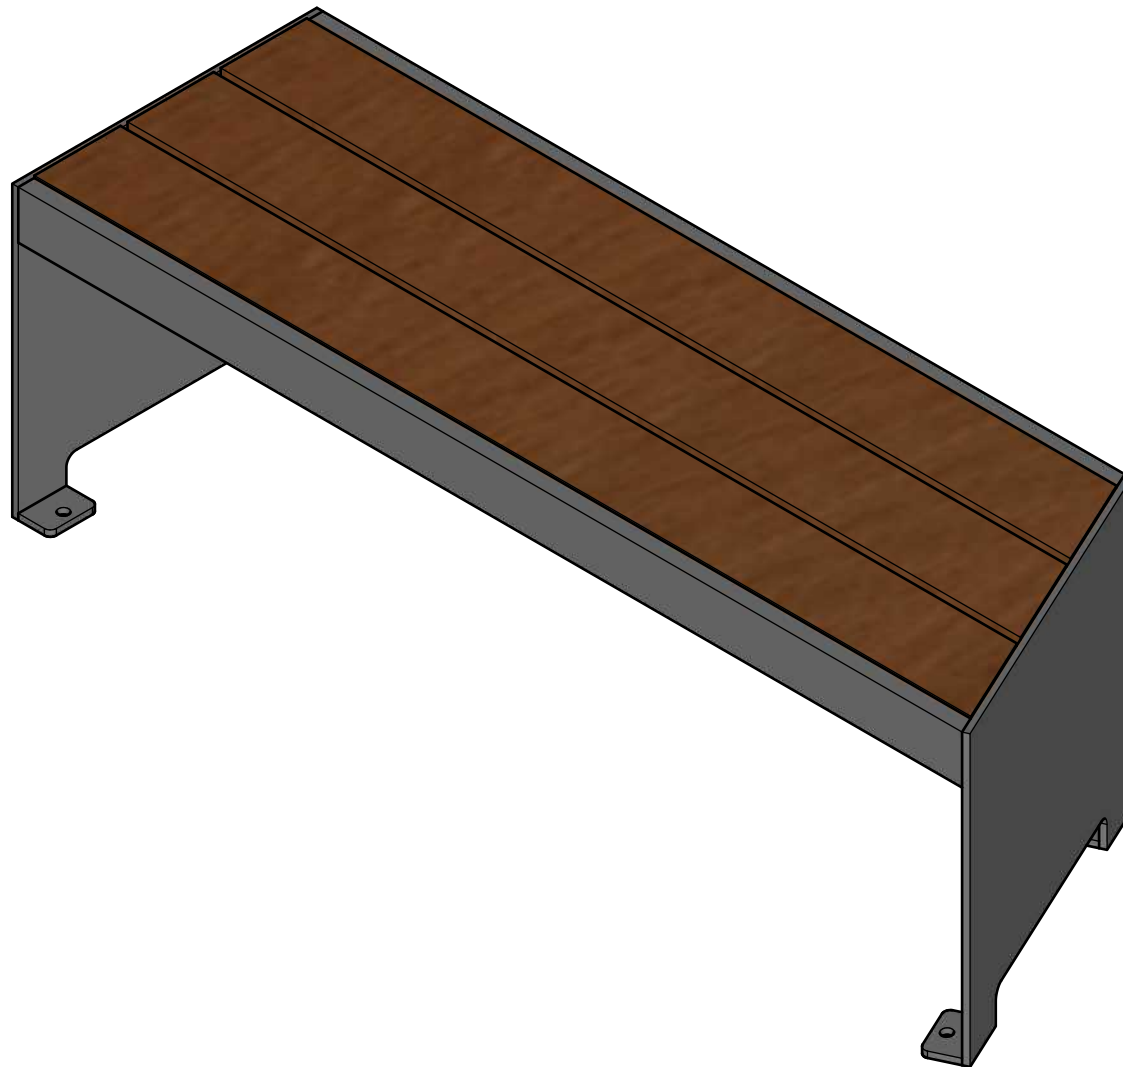

	<b>WISHBONE SITE FURNISHINGS</b> 210-27090 GLOUCESTER WAY LANGLEY, BC			
	<b>DWG. TITLE:</b> CUSTOM MACKENZIE BACKLESS BENCH <b>REVISION:</b> 17/02/22 R:00			
<b>MATERIAL:</b> ALUMINUM	<b>DWG. NO.</b> DWSBBN17022200	<b>DRAWN BY:</b> GARY PARMAR		
<b>PATTERN NO.</b> N/A	<b>MODEL NO.</b> C-MKSB-5-R	<b>SCALE:</b> AS SHOWN	<b>SHEET:</b> 1 OF 2	<b>DATE:</b> 17 FEB 22

	<b>WISHBONE SITE FURNISHINGS</b> 210-27090 GLOUCESTER WAY LANGLEY, BC			
	<b>DWG. TITLE:</b> CUSTOM MACKENZIE BACKLESS BENCH PATTERN <b>REVISION:</b> 17/02/22 R:00			
<b>MATERIAL:</b> ALUMINUM	<b>DWG. NO.</b> DWSBBN17022200	<b>DRAWN BY:</b> GARY PARMAR		
<b>PATTERN NO.</b> N/A	<b>MODEL NO.</b> C-MKSB-5-R	<b>SCALE:</b> AS SHOWN	<b>SHEET:</b> 2 OF 2	<b>DATE:</b> 17 FEB 22